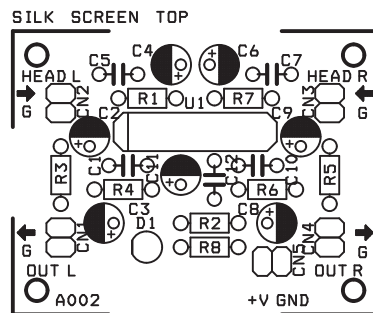

Tape Head Pre-Amplifier

DRILL CHART				
SYM	DIAM	TOL	QTY	NOTE
x	0.032		8	
⊠	0.035		16	
+	0.039		36	
◇	0.126		4	
TOTAL			64	